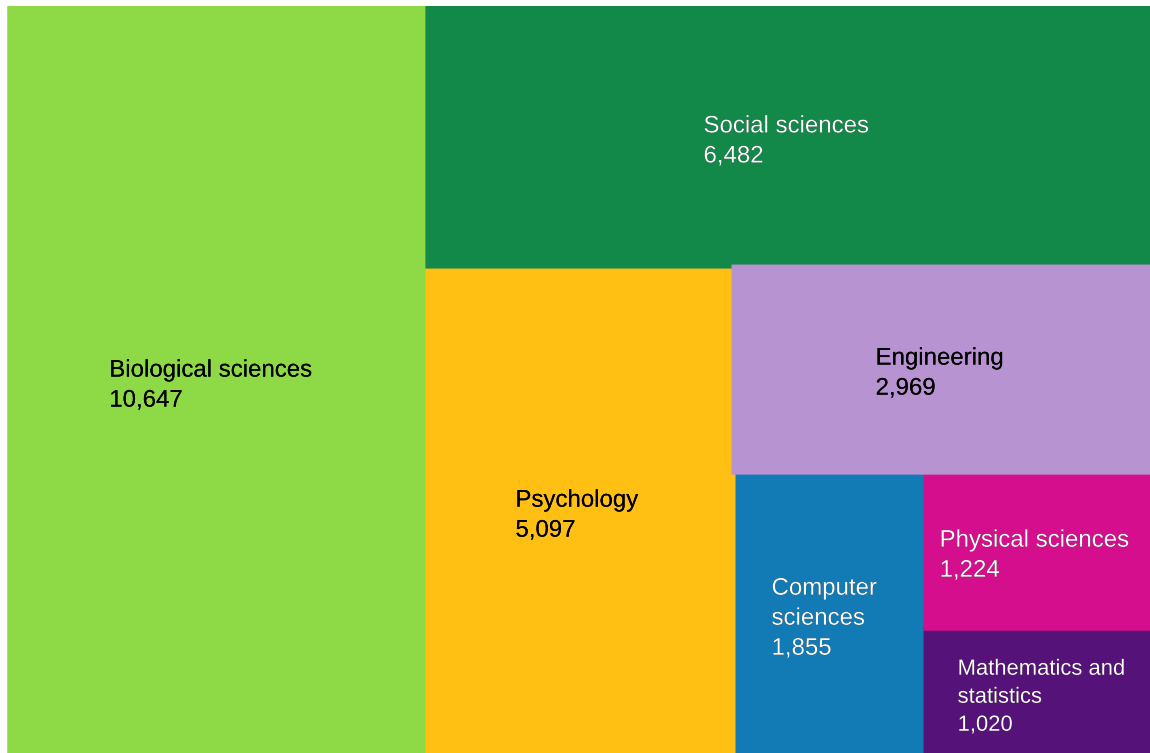

FIGURE 4-F
Science and engineering bachelor's degrees earned by Asian women, by field: 2016

Note(s)

Data are for U.S. citizens and permanent residents only.

Source(s)

National Science Foundation, National Center for Science and Engineering Statistics, special tabulations of U.S. Department of Education, National Center for Education Statistics, Integrated Postsecondary Education Data System, Completions Survey, unrevised provisional release data. Related detailed data: WMPD table 5-4.