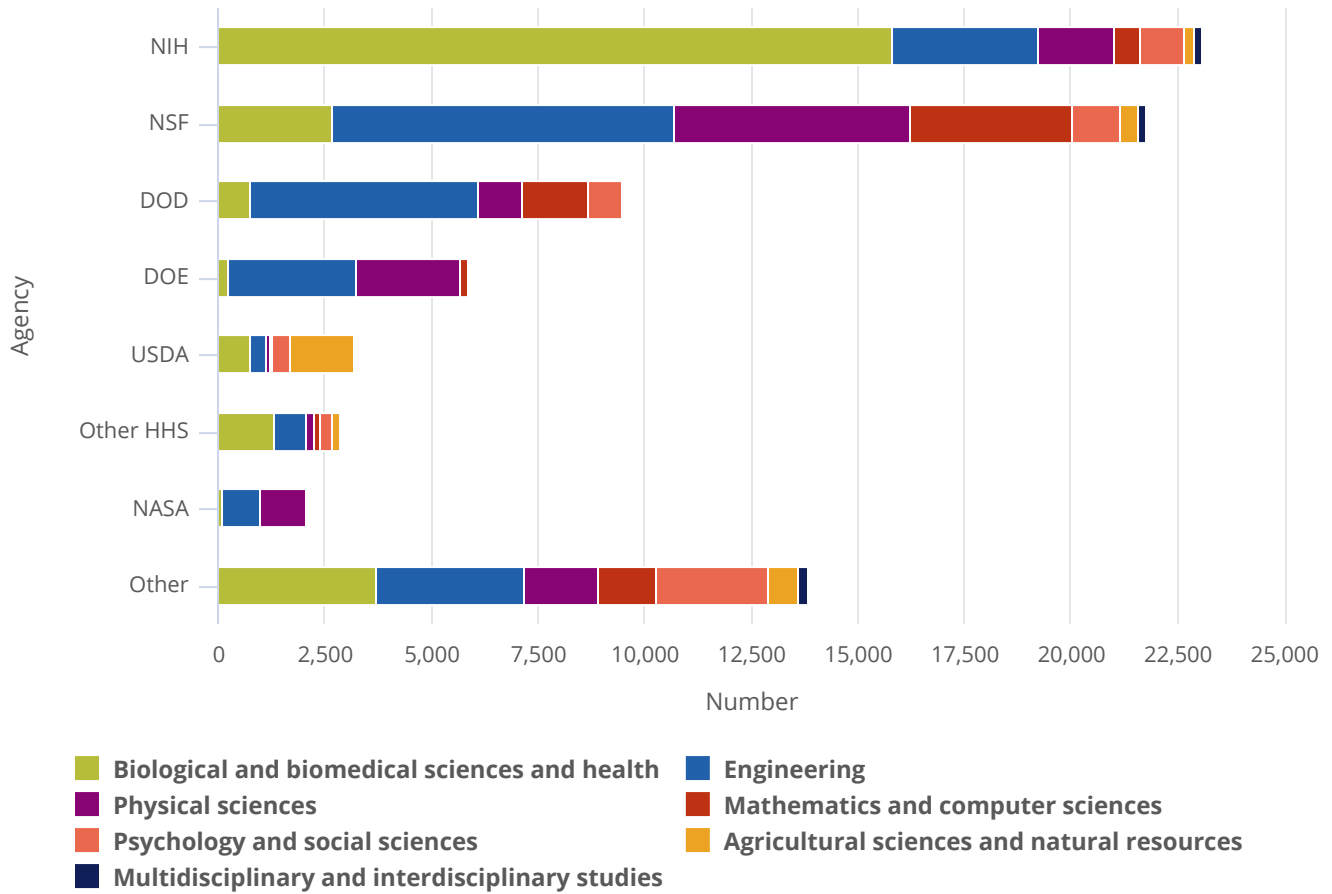

Figure 17

Full-time graduate students in S&E primarily supported by the federal government, by degree field and agency: 2021

**Note(s):**

DOD is Department of Defense. DOE is Department of Energy. HHS is Department of Health and Human Services, excluding NIH. NASA is National Aeronautics and Space Administration. NIH is National Institutes of Health. NSF is National Science Foundation. USDA is Department of Agriculture. S&E includes health fields. Physical sciences includes geosciences, atmospheric sciences, and ocean sciences. Agricultural sciences includes veterinary sciences; natural resources includes conservation. Mathematics includes statistics; computer sciences includes information sciences.

**Source(s):**

NCSES, GSS, 2021.

Indicators 2024: Academic R&D