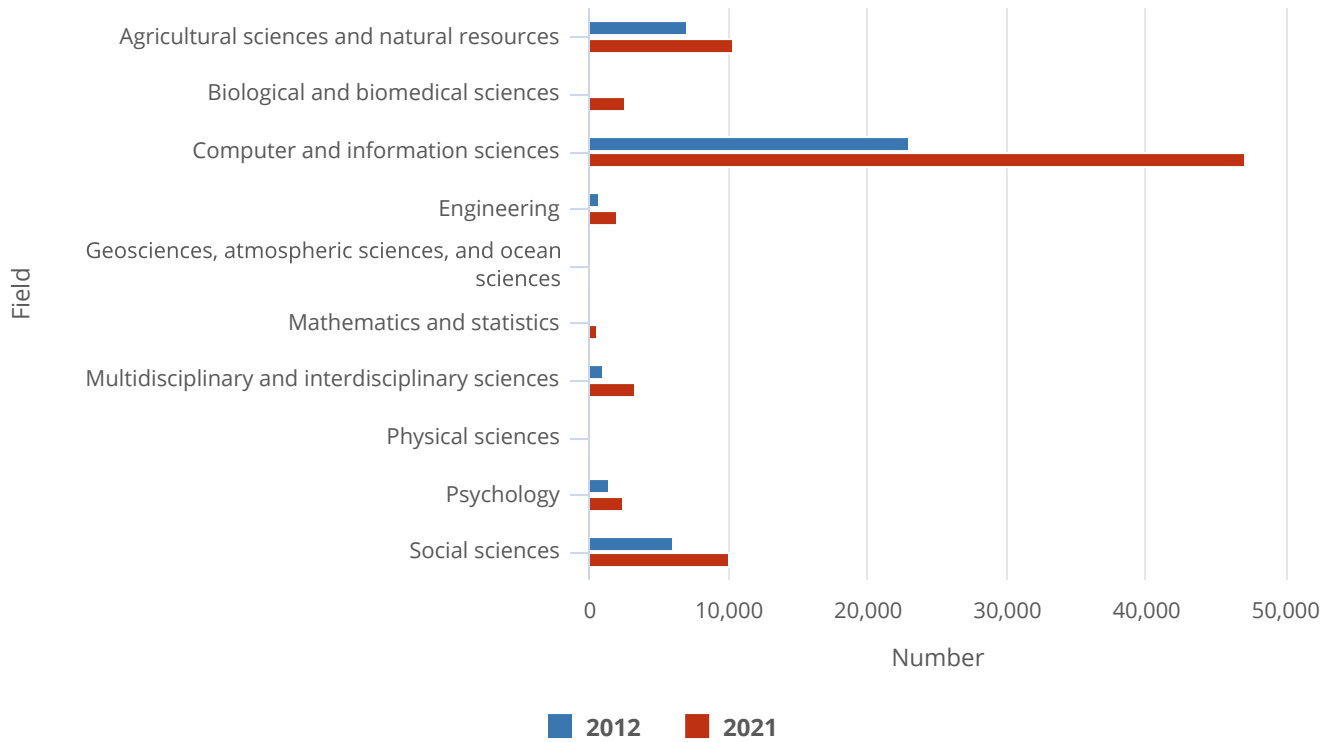

Figure HED-13

S&E certificates awarded, by field: 2012 and 2021

Note(s):

Data are based on institutions eligible to participate in Title IV federal financial aid programs. Certificates include only awards of less than 2 academic years below the associate's degree level.

Source(s):

National Center for Science and Engineering Statistics, special tabulations (2022) of the National Center for Education Statistics, Integrated Postsecondary Education Data System (IPEDS), Completions Survey, provisional release data.