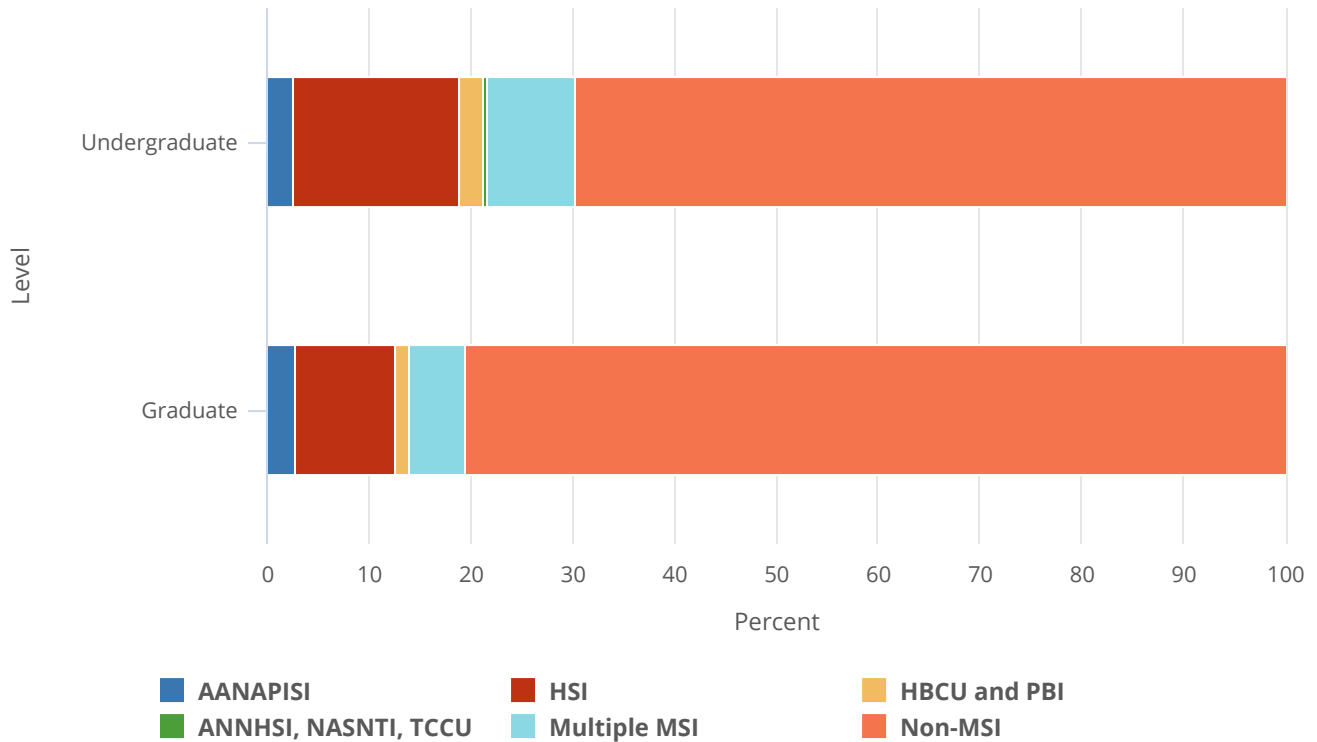

Figure HED-2

Minority-serving institutions' enrollment, by type and level: 2015–16

AANAPISI = Asian American and Native American Pacific Islander–serving institution, ANNHSI = Alaska Native and Native Hawaiian–serving institution, HBCU = historically Black college or university, HSI = Hispanic-serving institution, MSI = minority-serving institution, NASNTI = Native American–serving nontribal institution, PBI = predominantly Black institution, TCCU = tribally controlled college or university.

Note(s):

Data are based on institutions eligible to participate in Title IV federal financial aid programs.

Source(s):

National Center for Education Statistics, 2015–16 National Postsecondary Student Aid Study (NPSAS:16).