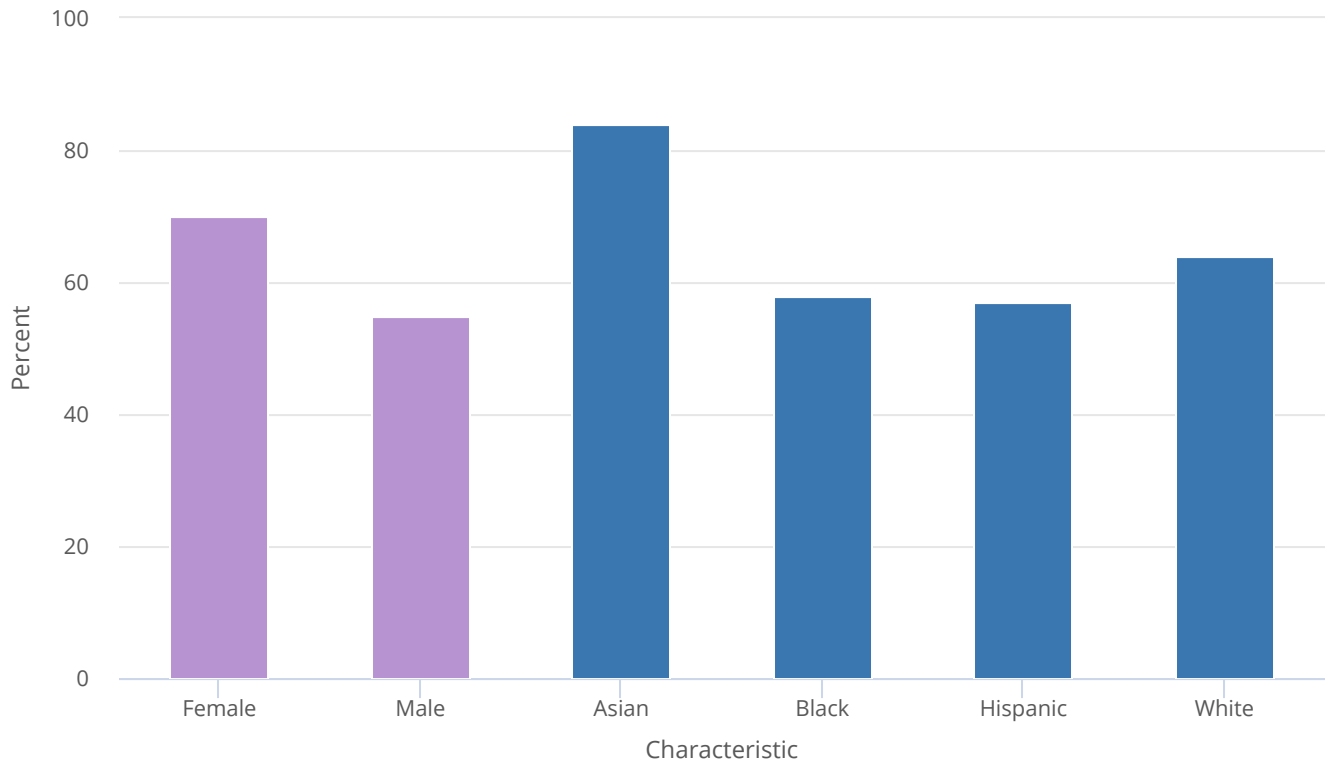

Figure K12-15**Immediate college enrollment rates among high school completers, by sex and race or ethnicity: 2021****Note(s):**

The figure includes 16- to 24-year-old students who graduated from high school or completed a GED or other high school equivalency credential in 2021. Immediate college enrollment rates are defined as rates of high school completers enrolled in college in October after completing high school earlier in the same calendar year. Hispanic may be any race; race categories exclude Hispanic origin.