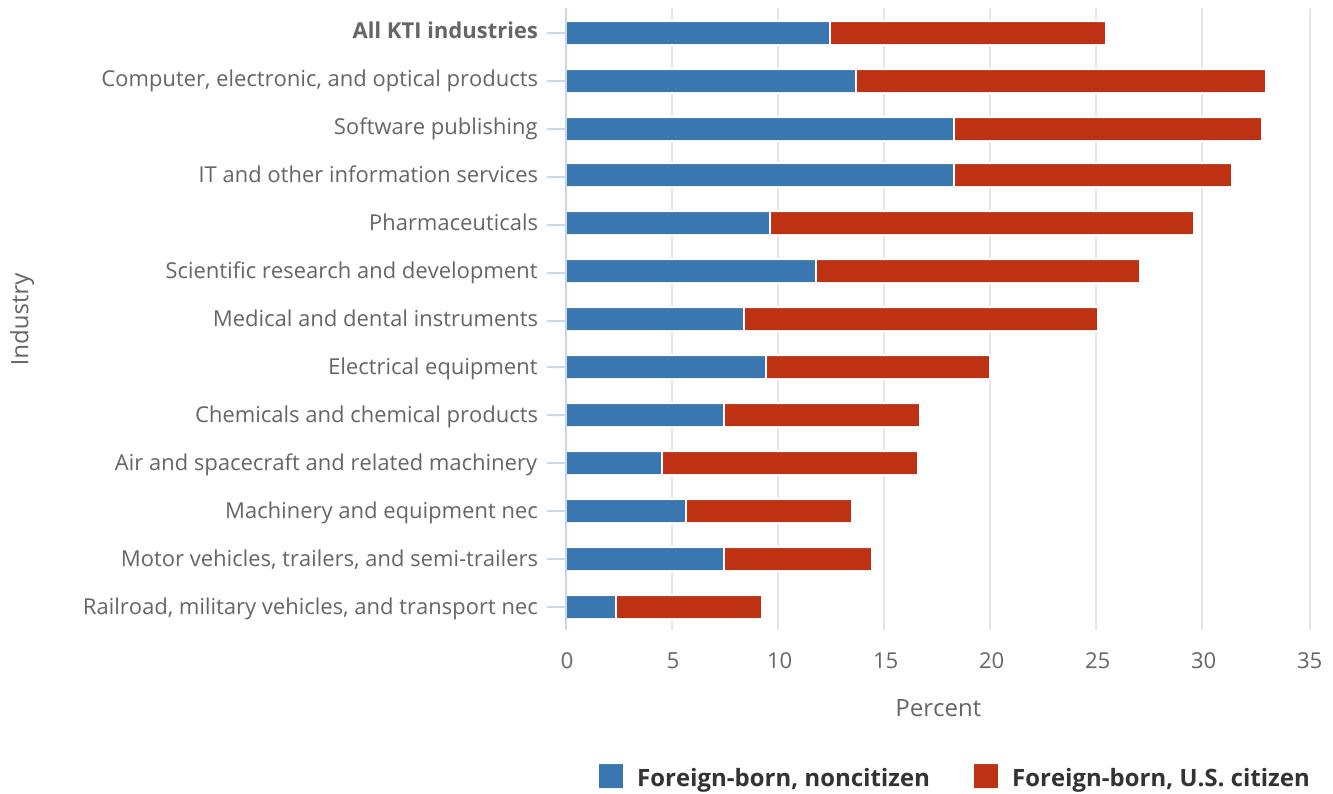

**Figure KTI-5**  
**Foreign-born STEM workers in each KTI industry, by citizenship: 2019**

IT = information technology; KTI = knowledge and technology intensive; nec = not elsewhere classified; STEM = science, technology, engineering, and mathematics.

**Note(s):**

KTI industries include high R&D intensive and medium-high R&D intensive industries based on a classification by the Organisation for Economic Co-operation and Development. Data include workers ages 16–75 and exclude those in military occupations or currently enrolled in primary or secondary school.