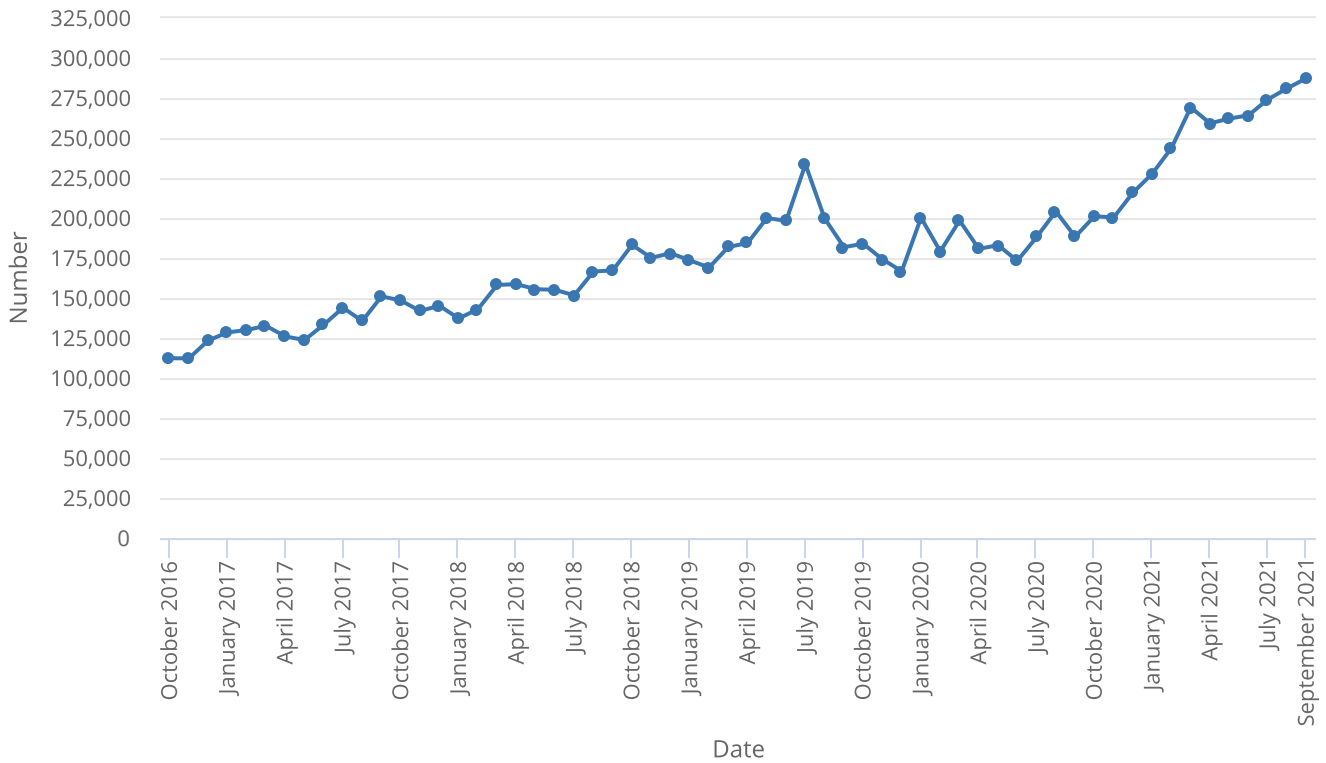

Figure KTI-31

Total biotechnology-related job postings in the United States: October 2016–September 2021

Note(s):

Monthly data may include jobs that were posted in one month and subsequently removed, then re-posted in another month. This may result in a larger total number of jobs posted by month than the total number of jobs posted by geography.