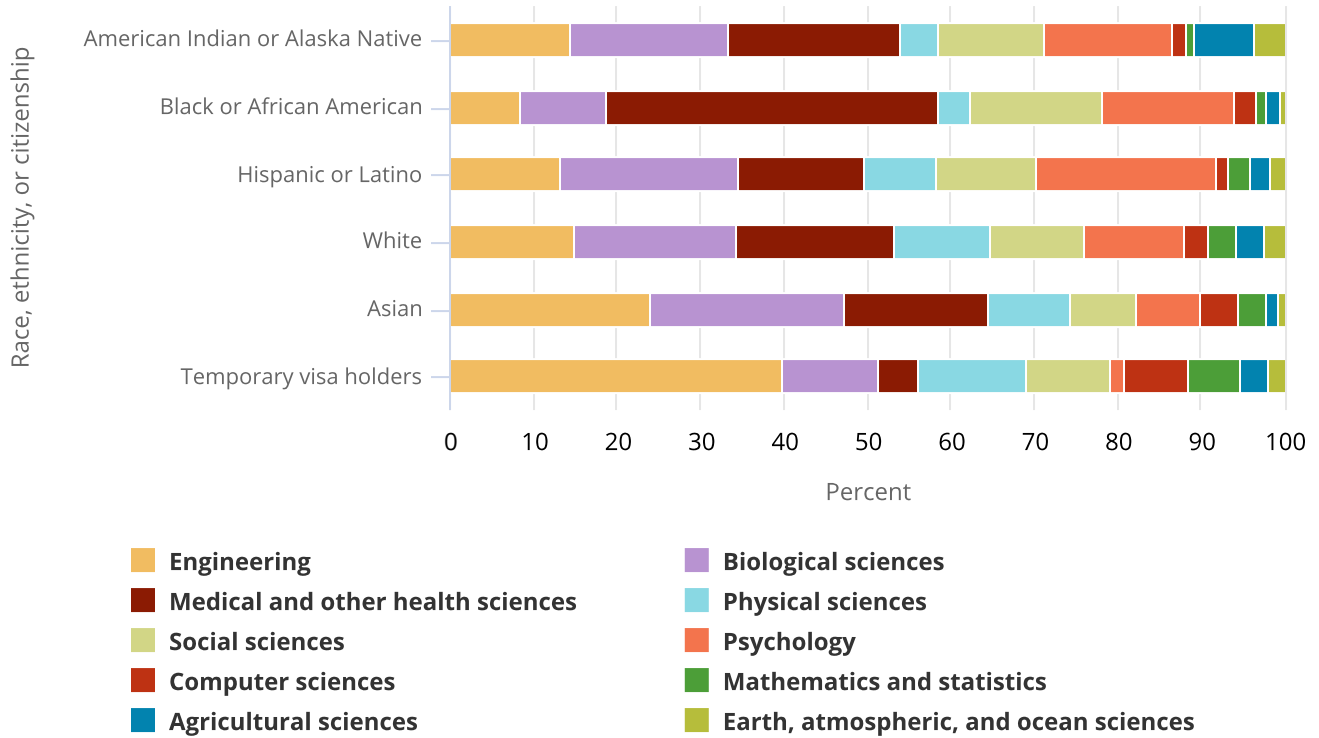

Figure HED-19

S&E doctoral degrees earned, by field, citizenship, and selected race or ethnicity: 2019

Note(s):

Hispanic may be of any race; race categories exclude Hispanic origin. Not all race or ethnicity data are reported in this figure; race or ethnicity categories apply only to U.S. citizens and permanent residents.

Source(s):

National Center for Education Statistics, Integrated Postsecondary Education Data System (IPEDS), Completions Survey.

Science and Engineering Indicators