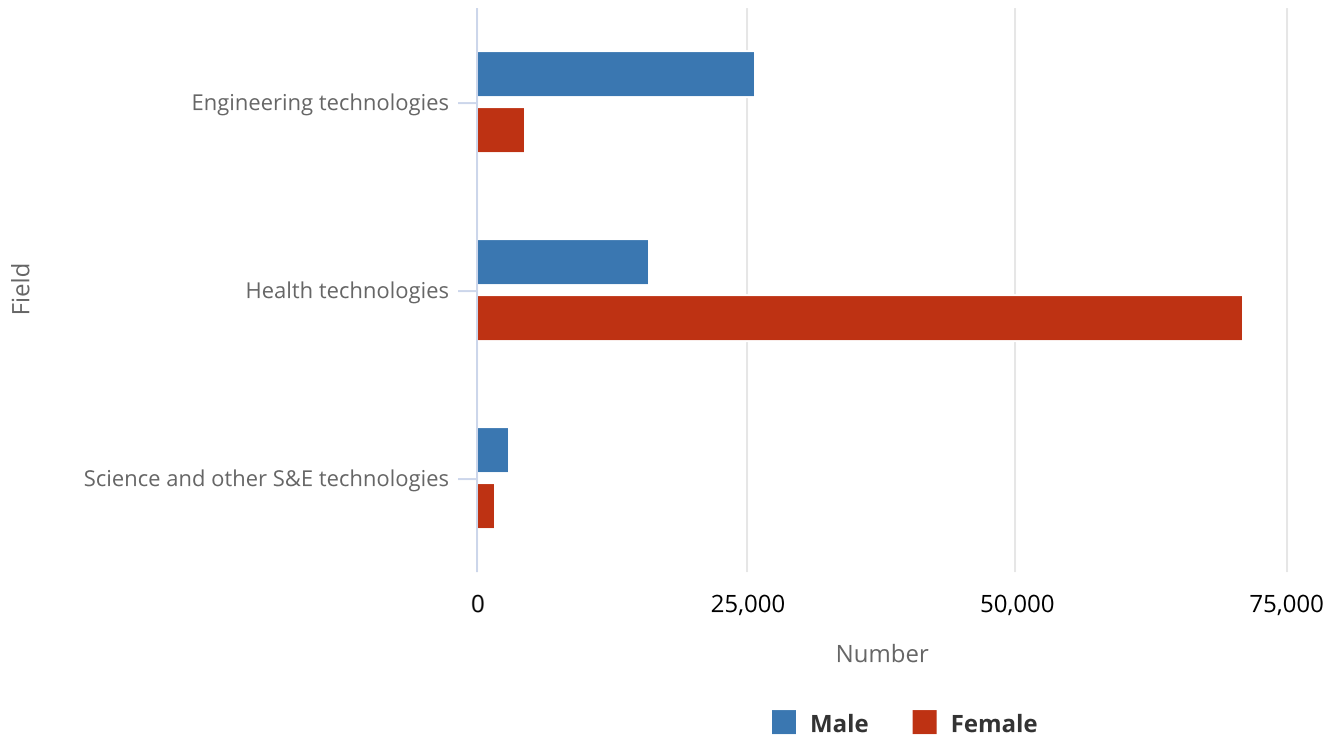

Figure HED-14

Associate's degrees in S&E technologies awarded to U.S. citizen and permanent residents, by sex and field: 2019

**Note(s):**

Awards at the detailed field level in this table may not match other tables and figures in this report due to the allocation of all Industrial production technologies/technicians awards under Engineering technologies.

**Source(s):**

National Center for Education Statistics, Integrated Postsecondary Education Data System (IPEDS), Completions Survey.

*Science and Engineering Indicators*