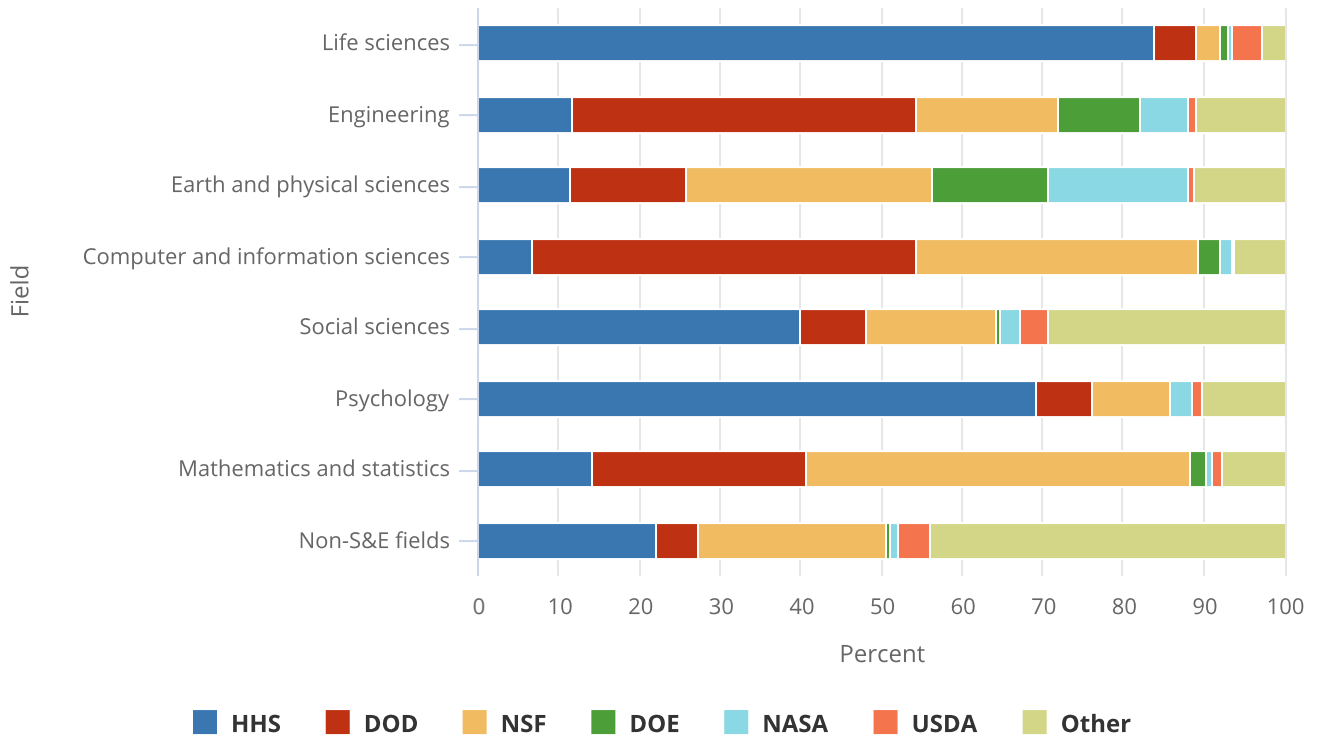

Figure URD-14

Federally financed academic R&D expenditures, by field and agency: FY 2019

DOD = Department of Defense; DOE = Department of Energy; HHS = Department of Health and Human Services; NASA = National Aeronautics and Space Administration; NSF = National Science Foundation; USDA = Department of Agriculture.

Source(s):

National Center for Science and Engineering Statistics, Higher Education Research and Development Survey (HERD).

Science and Engineering Indicators