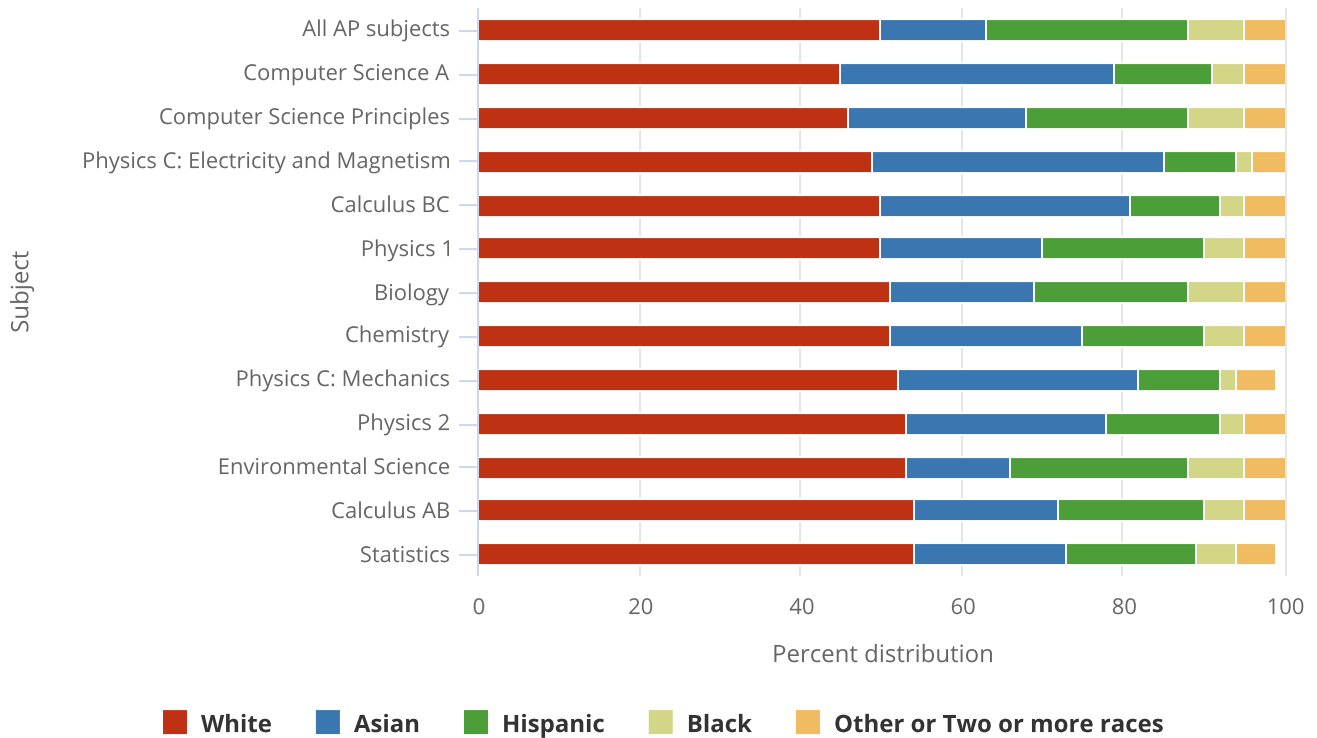

Figure K12-22

AP exam takers in selected subjects, by race or ethnicity: 2019

AP = Advanced Placement.

Note(s):

Hispanic may be any race; race categories exclude Hispanic origin. Percentages may not add to 100% because of rounding.

Source(s):

College Board, AP Program Participation and Performance Data 2019. <https://research.collegeboard.org/programs/ap/data/participation/ap-2019>.

Science and Engineering Indicators